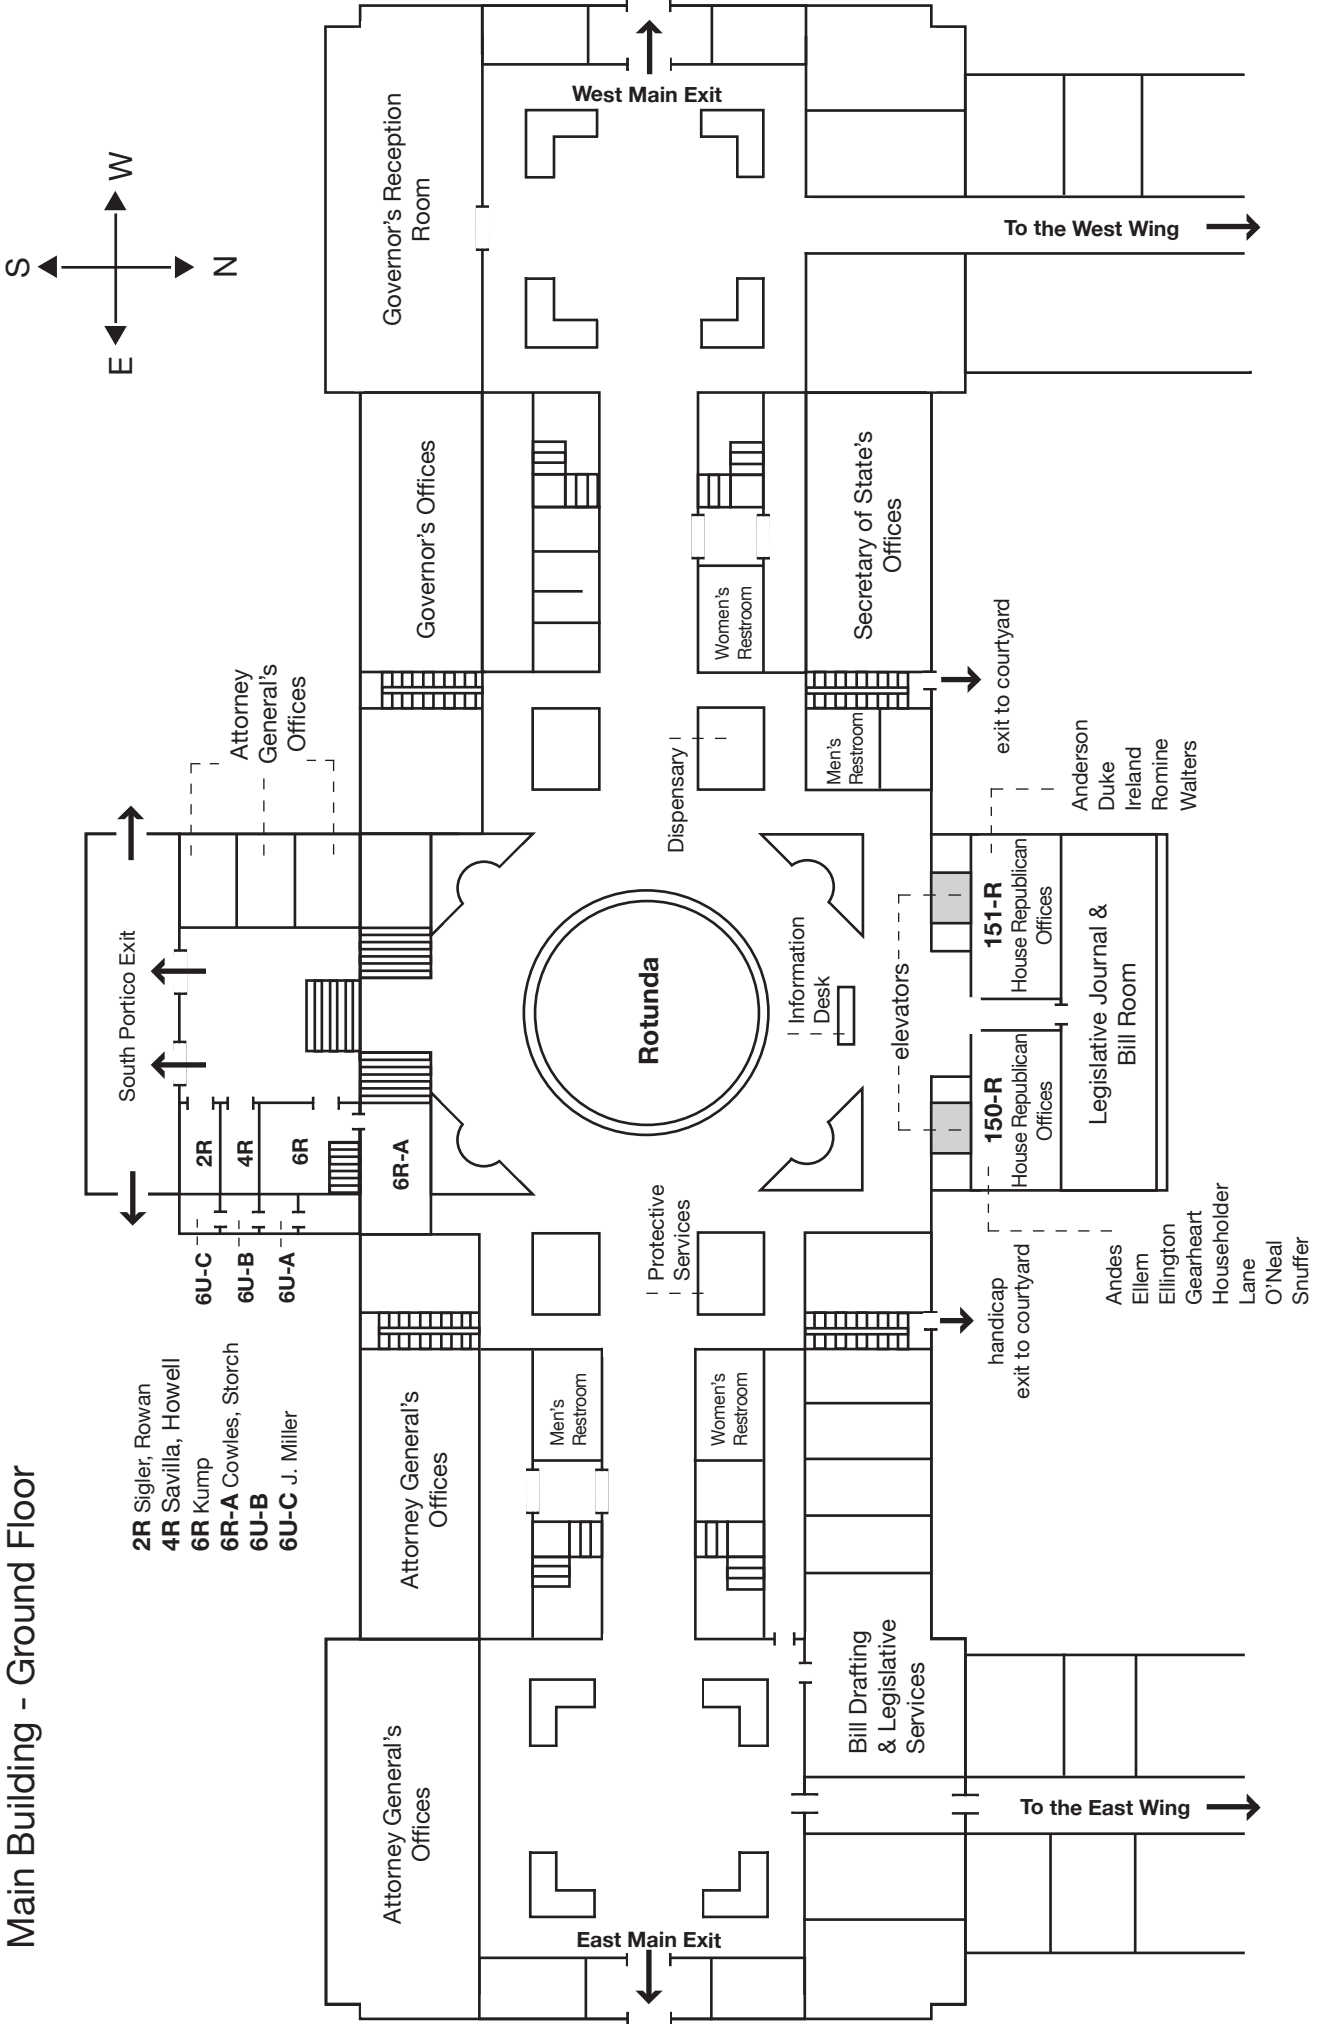

KEY TO STATE-OWNED BUILDINGS

- 1 Main Capitol Building
- EW East wing – Main Capitol Building
- WW West wing – Main Capitol Building
- 3 Motor Vehicles
- 4 Employment Programs / Corrections
- 5 Highways / CPRB / PEIA
- 6 Education / DHRH / Personnel
- 7 State Training Conference Center
- 8 Governor's Mansion
- 9 Cultural Center
- 10 Holly Grove / Senior Services
- 11 Central Chiller Plant
- 13 Parking Garage
- 15 Finance / Purchasing (Administration)
- 16 Capitol Day Care Center
- 17 Finance (Administration)
- 19 WW War Museum

West Virginia State Capitol Maps

Main Building - Basement

West Virginia State Capitol Maps

Main Building - Ground Floor

West Virginia State Capitol Maps

West Wing - Second Floor - Senate

West Virginia State Capitol Maps

East Wing - Second Floor - House of Delegates

Main Building

Senate Chamber Seating Chart

West Virginia Senate 80th Legislature 2012

Press

Doorkeeper

Sergeant at Arms

Press