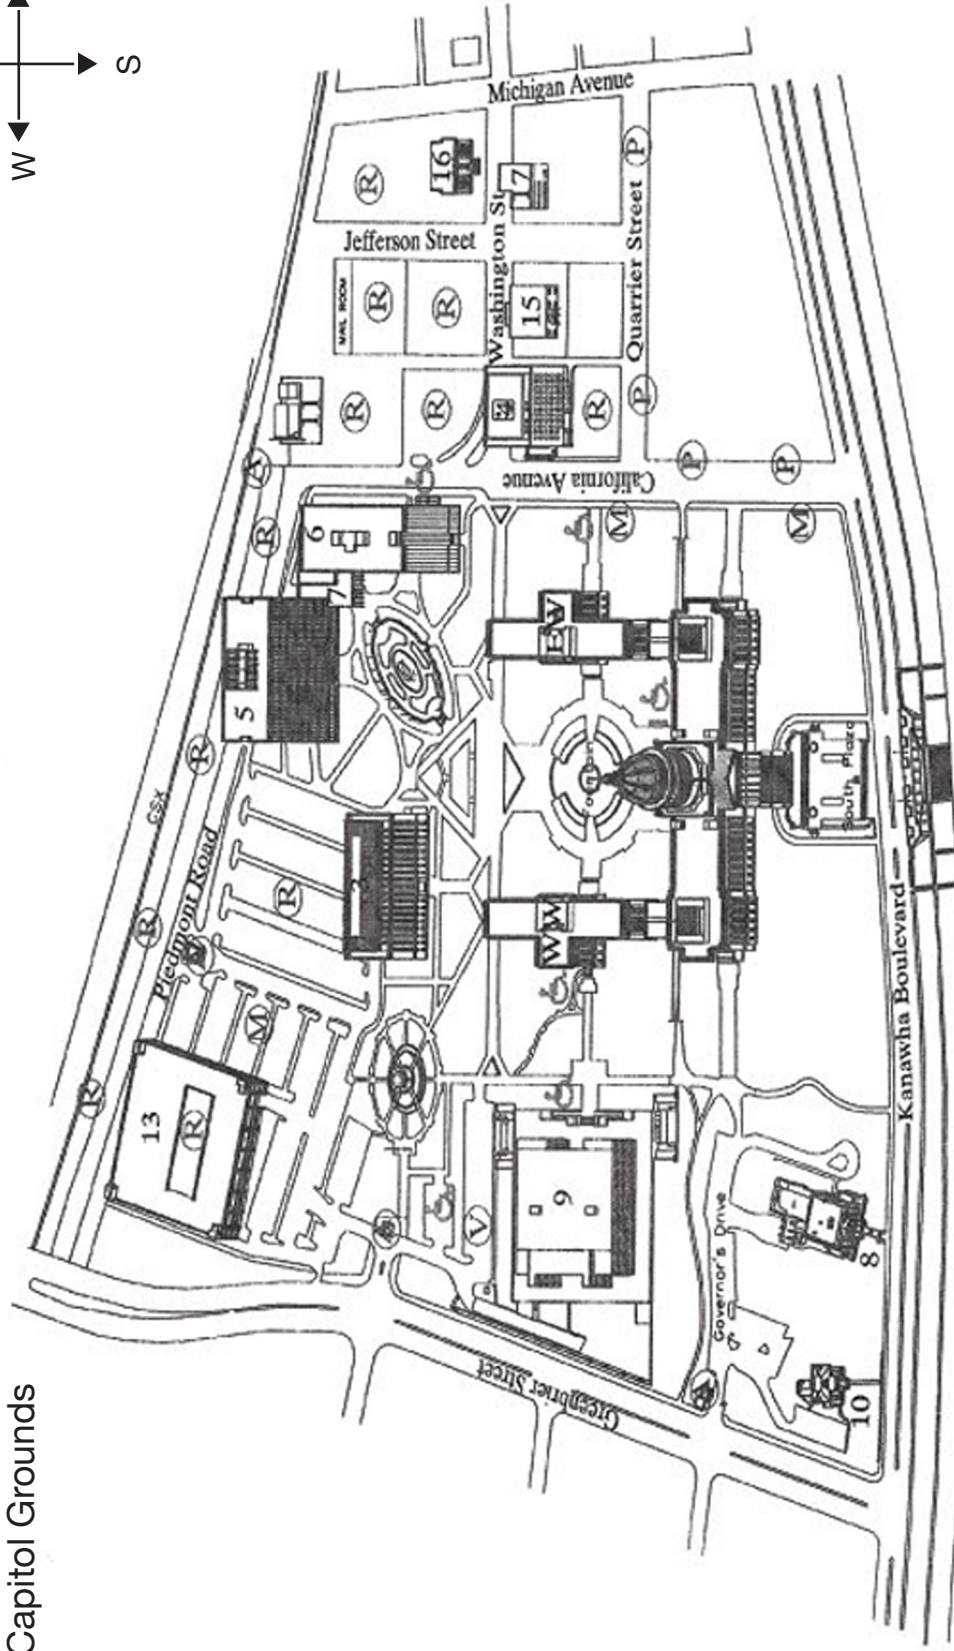

West Virginia Legislature

State Capitol Maps

2012

West Virginia State Capitol Maps

State Capitol Grounds

KEY TO SYMBOLS

- Accessible Parking, Entrance
- Parking Attendant
- Meter / Visitor Parking
- Private Residential Parking
- Reserved Parking
- Visitor Parking

KEY TO STATE-OWNED BUILDINGS

- 1 Main Capitol Building
- EW East wing – Main Capitol Building
- WW West wing – Main Capitol Building
- 3 Motor Vehicles
- 4 Employment Programs / Corrections
- 5 Highways / CPRB / PEIA
- 6 Education / DHRH / Personnel
- 7 State Training Conference Center
- 8 Governor's Mansion
- 9 Cultural Center
- 10 Holly Grove / Senior Services
- 11 Central Chiller Plant
- 13 Parking Garage
- 15 Finance / Purchasing (Administration)
- 16 Capitol Day Care Center
- 17 Finance (Administration)
- 19 WW War Museum

West Virginia State Capitol Maps

Main Building - Basement

West Virginia State Capitol Maps

Main Building - Ground Floor

West Virginia State Capitol Maps

West Wing - Second Floor - Senate

West Virginia State Capitol Maps

East Wing - Second Floor - House of Delegates

Main Building

Senate Chamber Seating Chart

West Virginia Senate 80th Legislature 2012

Press

Doorkeeper

Sergeant at Arms

Press