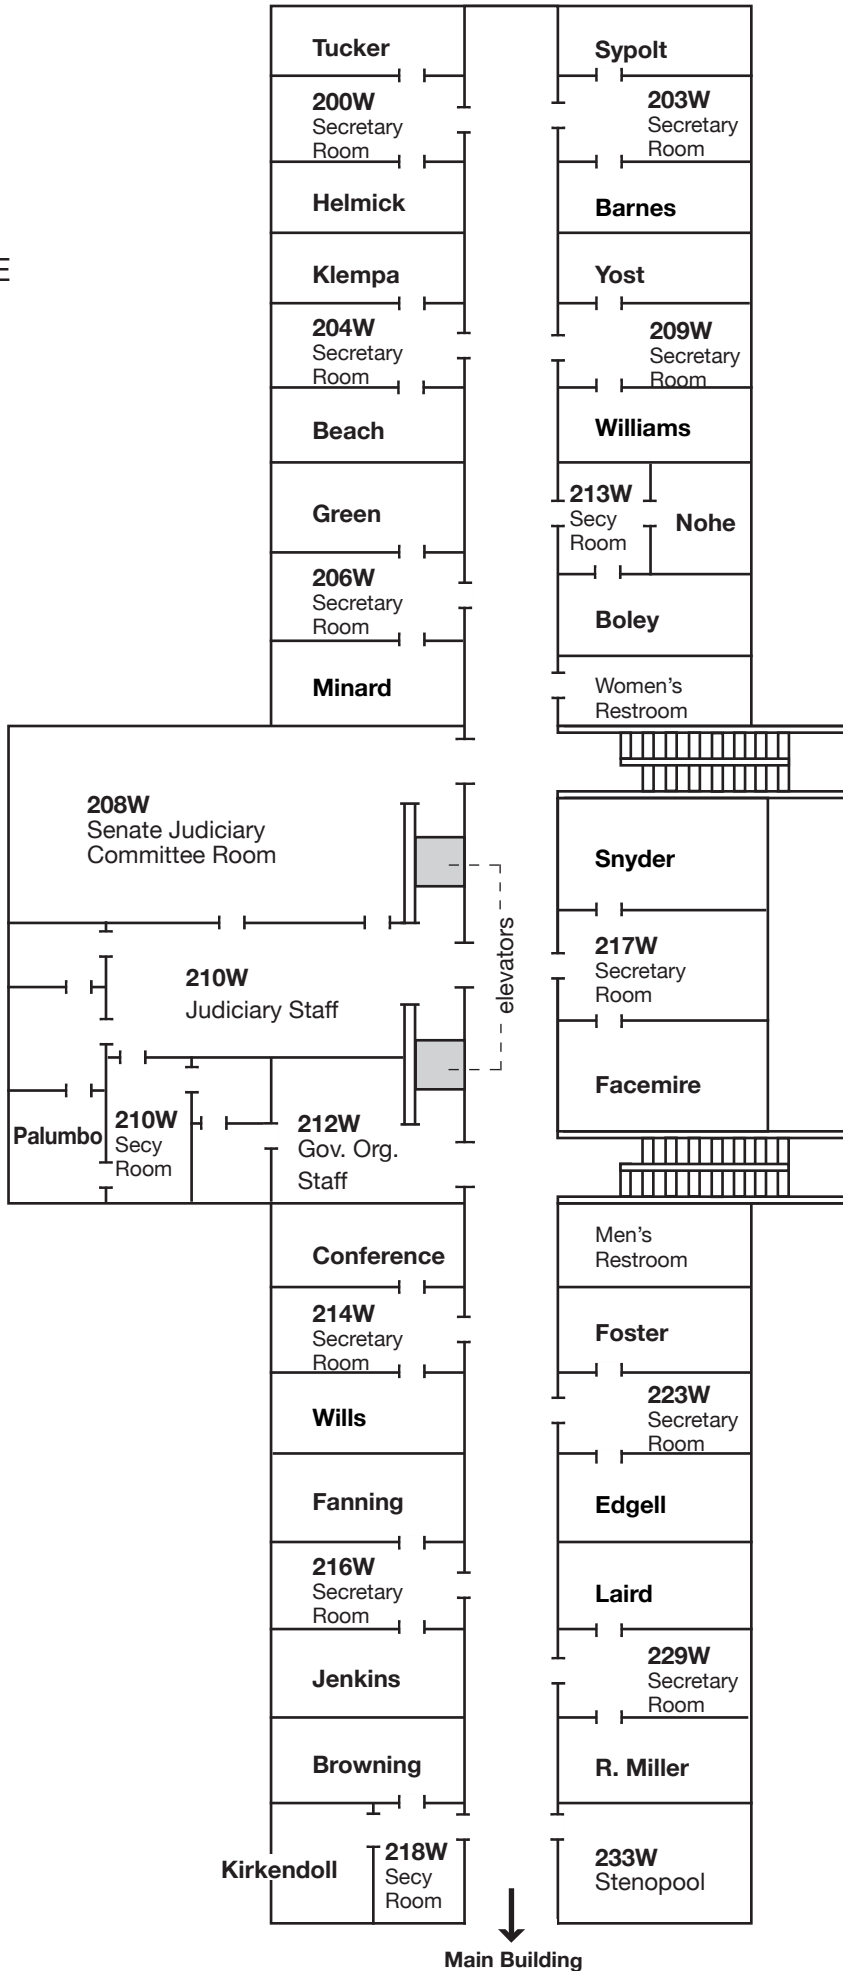

West Virginia State Capitol Maps

Main Building - Basement

West Virginia State Capitol Maps

Main Building - Ground Floor

West Virginia State Capitol Maps

West Wing - Second Floor - Senate

West Virginia State Capitol Maps

East Wing - Second Floor - House of Delegates

Main Building

Senate Chamber Seating Chart

West Virginia Senate 80th Legislature 2012

Press

Doorkeeper

Sergeant at Arms

Press