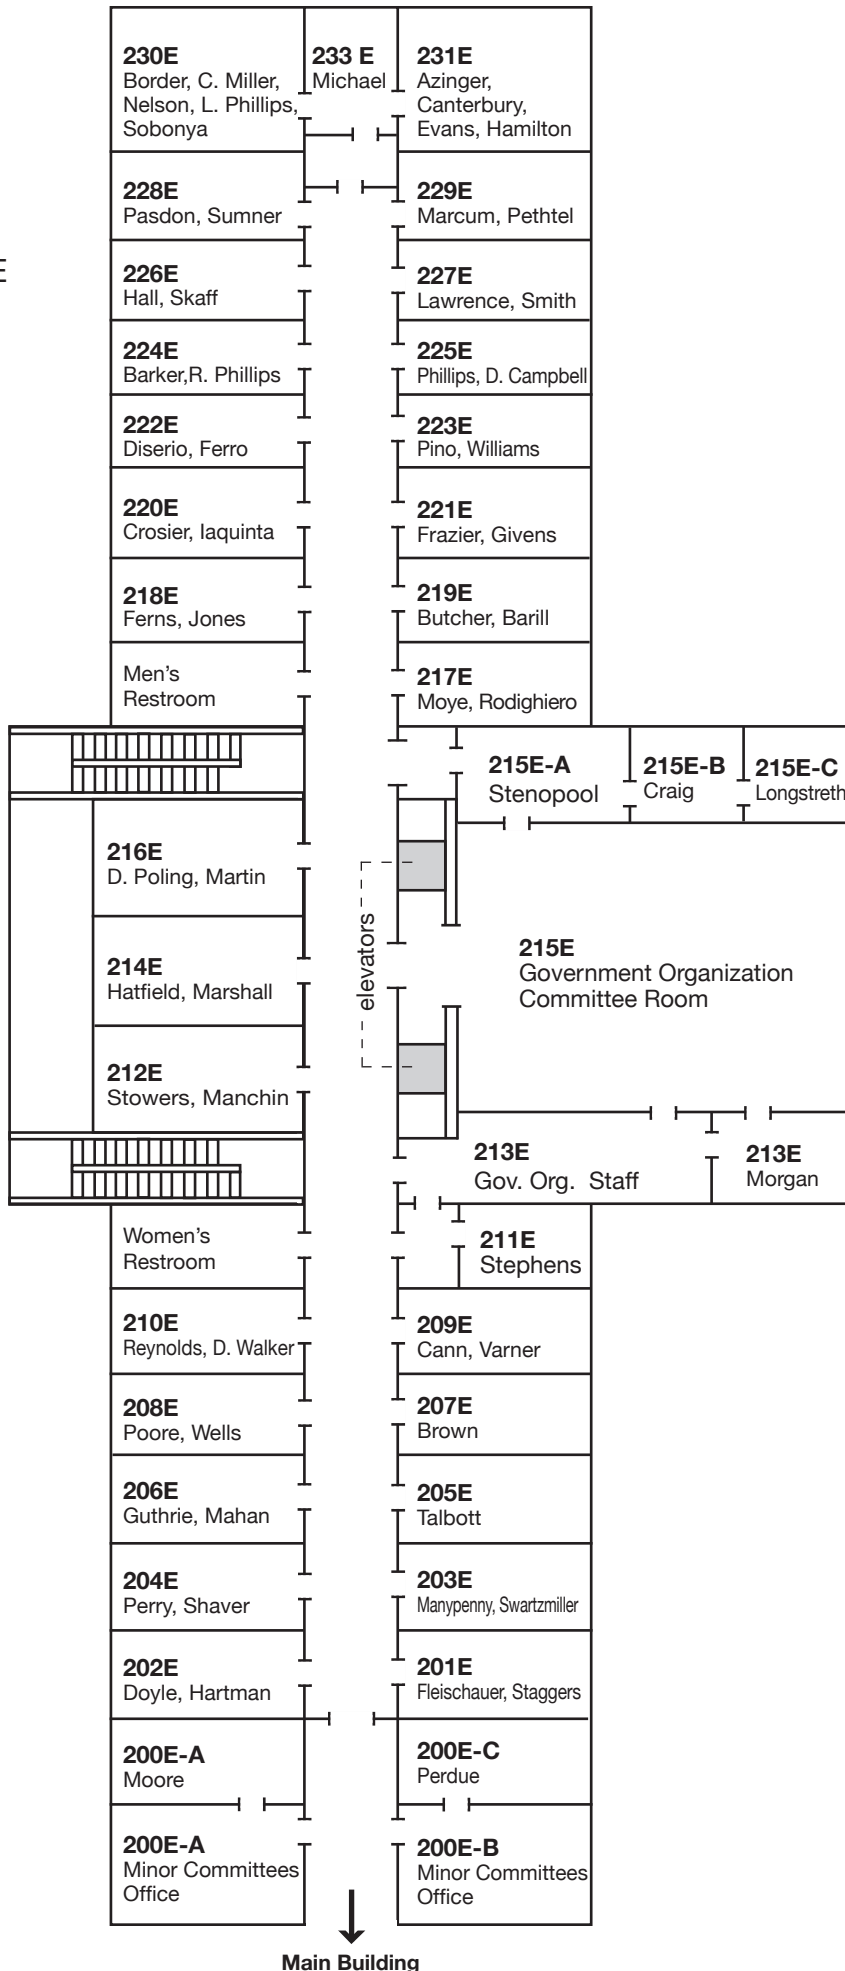

West Virginia State Capitol Maps

Main Building - Basement

West Virginia State Capitol Maps

Main Building - Ground Floor

West Virginia State Capitol Maps

West Wing - Second Floor - Senate

West Virginia State Capitol Maps

East Wing - Second Floor - House of Delegates

Main Building

Senate Chamber Seating Chart

West Virginia Senate 80th Legislature 2012

Press

Doorkeeper

Sergeant at Arms

Press