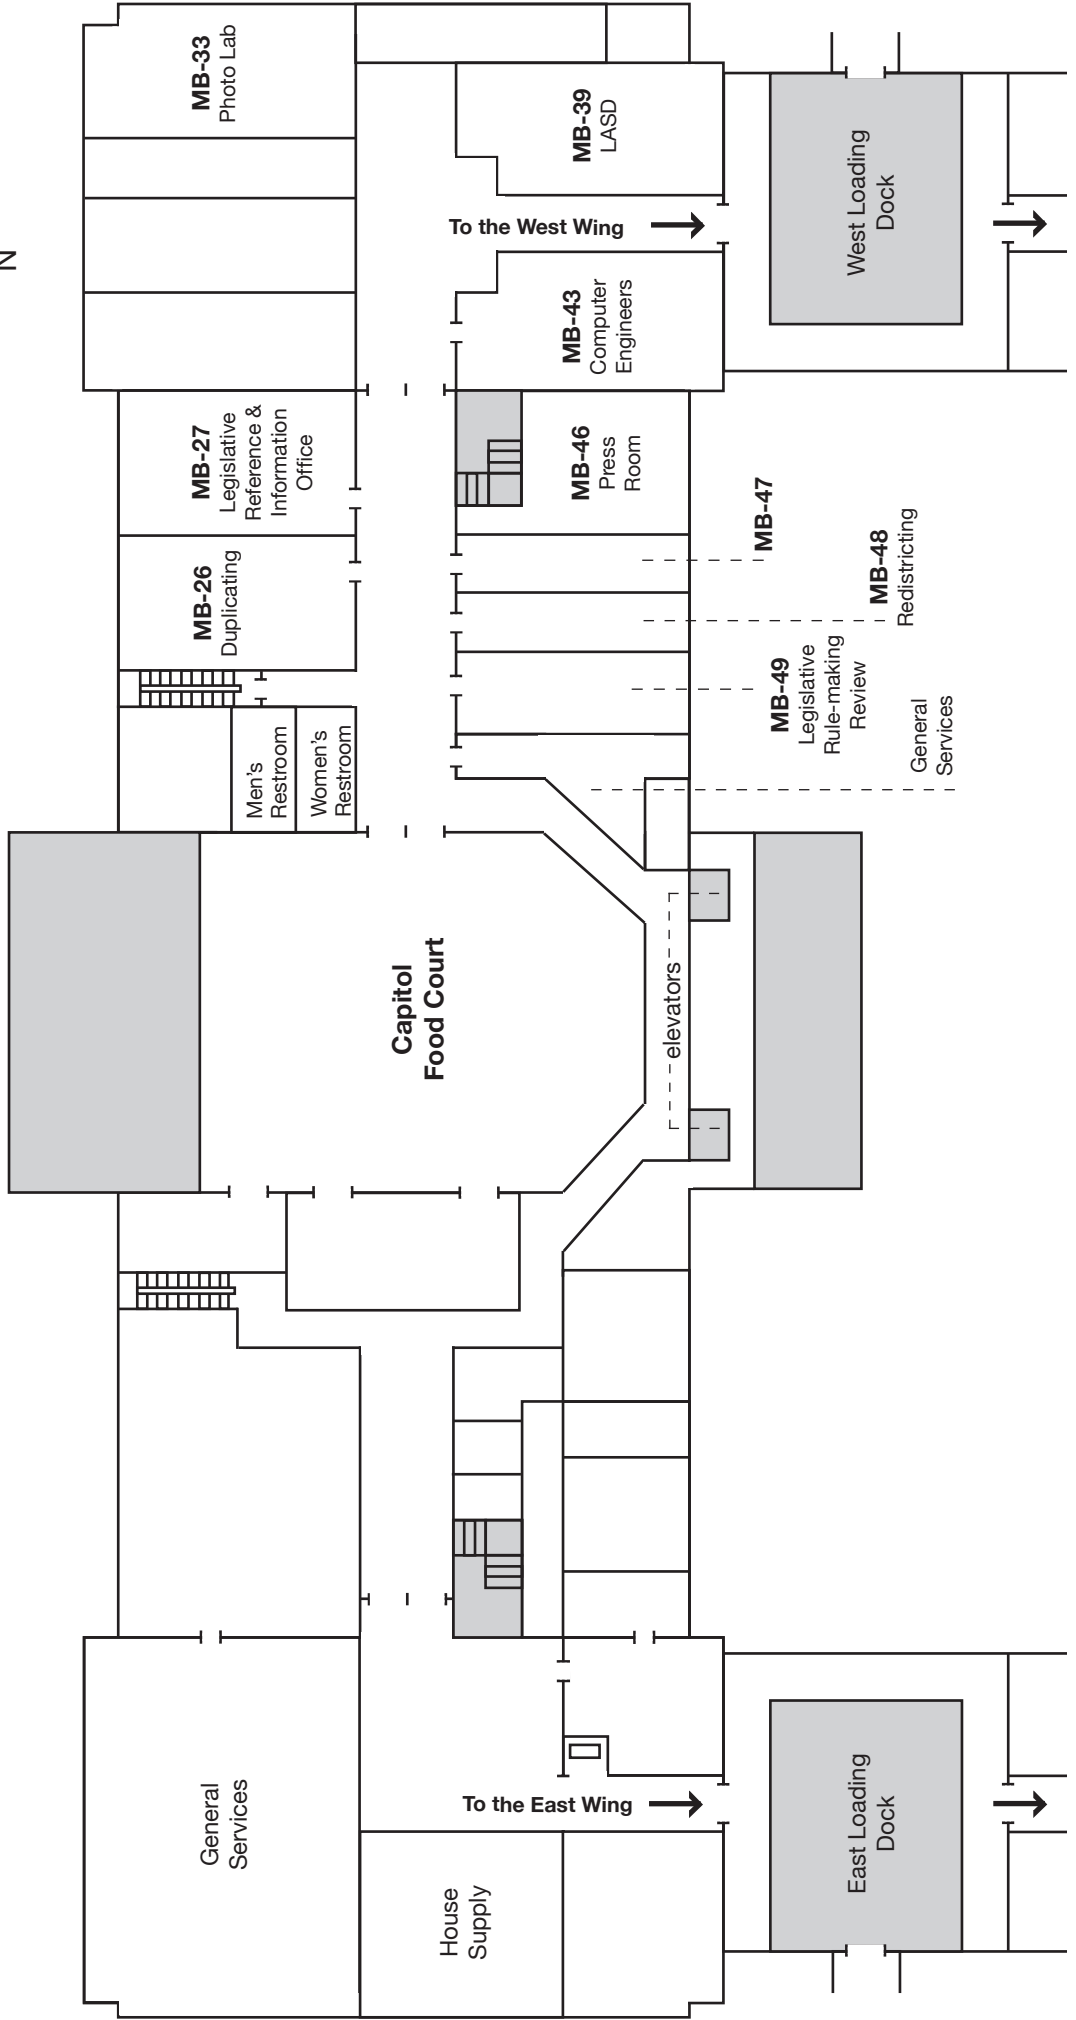

West Virginia Legislature

State Capitol Maps

2012

West Virginia State Capitol Maps

State Capitol Grounds

KEY TO SYMBOLS

- Accessible Parking, Entrance
- Parking Attendant
- Meter / Visitor Parking
- Private Residential Parking
- Reserved Parking
- Visitor Parking

KEY TO STATE-OWNED BUILDINGS

- 1 Main Capitol Building
- EW East wing – Main Capitol Building
- WW West wing – Main Capitol Building
- 3 Motor Vehicles
- 4 Employment Programs / Corrections
- 5 Highways / CPRB / PEIA
- 6 Education / DHRH / Personnel
- 7 State Training Conference Center
- 8 Governor's Mansion
- 9 Cultural Center
- 10 Holly Grove / Senior Services
- 11 Central Chiller Plant
- 13 Parking Garage
- 15 Finance / Purchasing (Administration)
- 16 Capitol Day Care Center
- 17 Finance (Administration)
- 19 WW War Museum

West Virginia State Capitol Maps

Main Building - Basement

West Virginia State Capitol Maps

Main Building - Ground Floor

West Virginia State Capitol Maps

West Wing - Second Floor - Senate

West Virginia State Capitol Maps

East Wing - Second Floor - House of Delegates

Main Building

Senate Chamber Seating Chart

West Virginia Senate 80th Legislature 2012

Press

Doorkeeper

Sergeant at Arms

Press